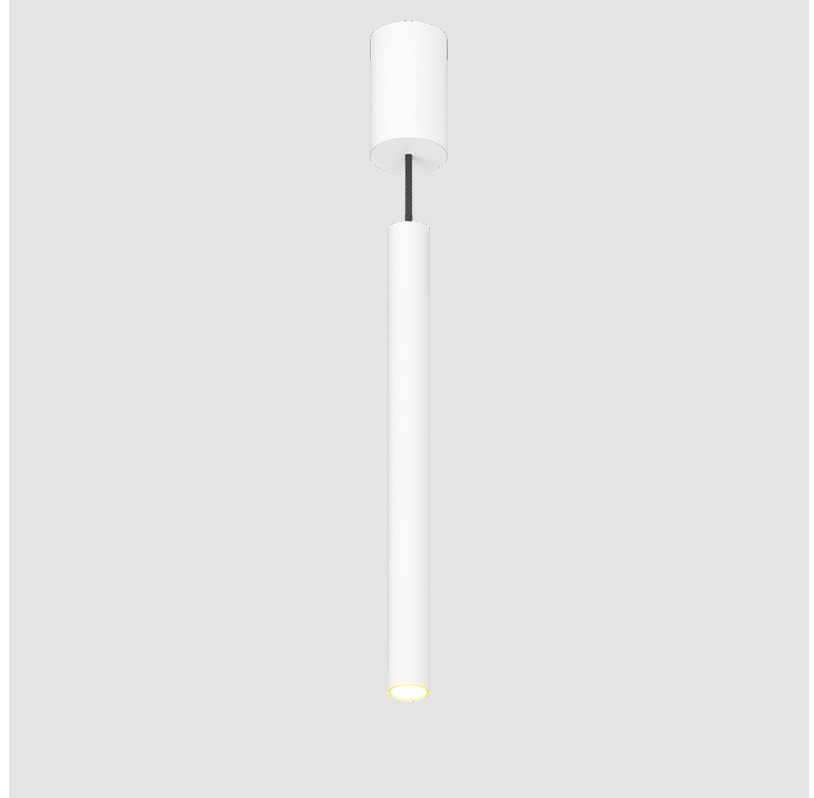

GENERAL

Series: Hangover
Subseries: Hangover Monopoint Surface Canopy
Brand: Prolicht
Division: Architectural
Mounting Type: Suspension
Mounting Location: Ceiling
Subcategory: Pendant

PHYSICAL

Shape: Cylinder
Diameter (mm): 40
Diameter (in): 1 9/16
Height (mm): 450
Height (in): 17 13/16
Max. Overall Height (mm): 2450
Max. Overall Height (in): 96 7/16
Light Distribution: Downlight
Diffuser: Shine Ring 0-6
Fixture Finish: SSR / BKV / CWI / CRY / HAB / UFT / ITA / RUA / FTG / MYG / LOD / PUS / FRO / FUP / KIA / POP / BLS / SPG / MEY / GOH / GUM / CHC / COM / ABZ / JAG / OBR / MOS / ROR
Fixture Material: Aluminum
Cable Details: 2000mm / 6000mm Cable in White / Black / Orange / Red

ELECTRICAL

Lamp Type: LED (Zhaga Standard)
Input Wattage (W): 10.9
Total Output Wattage (W): 9
Dimming: Non-Dimmable
Driver Included: Yes
Driver Location: Integrated
Driver Type: Constant Current
Driver Class: Class 2
Housing: ENCP3
Input Voltage (V): 120
Constant Current (MA): 500
Upon Request: Remote: 0-10Vdc dimming / Phase dimming 120Vac

LED

Number of LEDs: 1
Color Temperature (°K): 2700 / 3000 / 4000
Max. Delivered Lumen (lm): 842
CRI: >90 CRI
Efficiency (%): 86
Lamp Life (hrs): 50000
Upon Request: ***3500K available in minimum quantities (larger quantities upon request)

OPTICAL

Reflector: 40 / 50

RATINGS AND CERTIFICATIONS

Certified By: Certified for North American Standards
IP rating: IP20