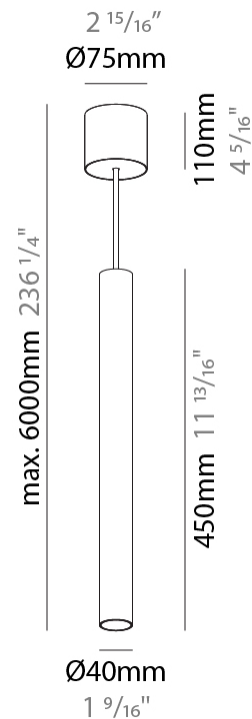

GENERAL

Series: Hangover
Subseries: Hangover Monopoint Surface Canopy
Brand: Prolicht
Division: Architectural
Mounting Type: Suspension
Mounting Location: Ceiling
Subcategory: Pendant

PHYSICAL

Shape: Cylinder
Diameter (mm): 40
Diameter (in): 1 9/16
Height (mm): 450
Height (in): 17 13/16
Max. Overall Height (mm): 2450
Max. Overall Height (in): 96 7/16
Light Distribution: Downlight
Diffuser: Shine Ring 0-6
Fixture Finish: SSR / BKV / CWI / CRY / HAB / UFT / ITA / RUA / FTG / MYG / LOD / PUS / FRO / FUP / KIA / POP / BLS / SPG / MEY / GOH / GUM / CHC / COM / ABZ / JAG / OBR / MOS / ROR
Fixture Material: Aluminum
Cable Details: 2000mm / 6000mm Cable in White / Black / Orange / Red

ELECTRICAL

Lamp Type: LED (Zhaga Standard)
Input Wattage (W): 10.9
Total Output Wattage (W): 9
Dimming: Non-Dimmable
Driver Included: Yes
Driver Location: Integrated
Driver Type: Constant Current
Driver Class: Class 2
Housing: ENCP3
Input Voltage (V): 120
Constant Current (MA): 500
Upon Request: Remote: 0-10Vdc dimming / Phase dimming 120Vac

LED

Number of LEDs: 1
Color Temperature (°K): 2700 / 3000 / 4000
Max. Delivered Lumen (lm): 842
CRI: >90 CRI
Efficiency (%): 86
Lamp Life (hrs): 50000
Upon Request: ***3500K available in minimum quantities (larger quantities upon request)

OPTICAL

Reflector: 40 / 50

RATINGS AND CERTIFICATIONS

Certified By: Certified for North American Standards
IP rating: IP20